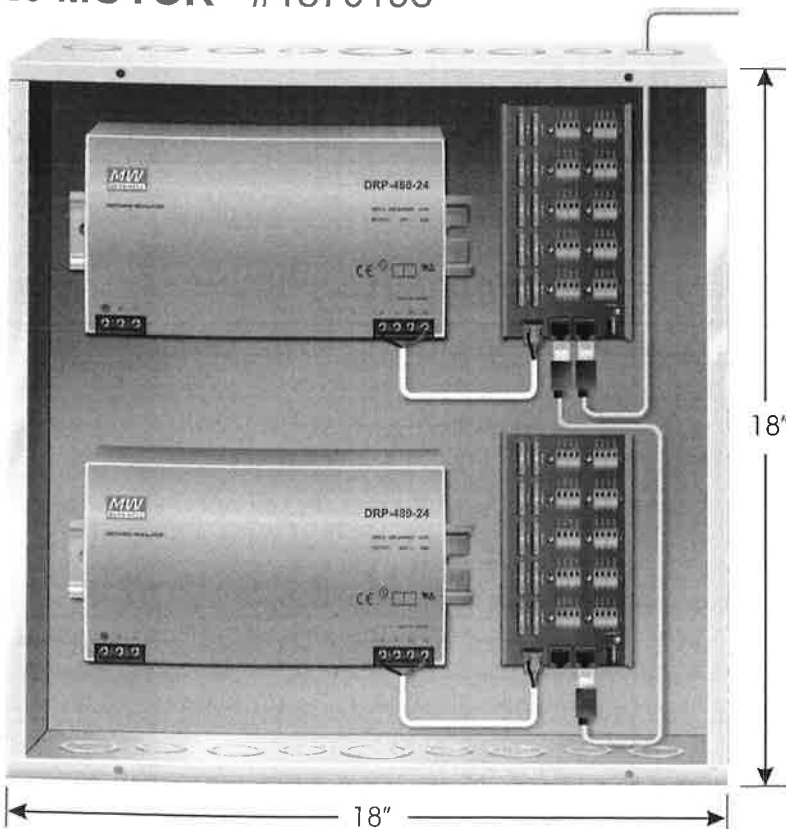

20 MOTOR - #1870198

Kit Includes:

- 2 - 10 Motor Power/Control Distribution Panel - #1870194
- 2 - 24V DC 20 Amp Power Supply #9014245
- 1 - 18" x 18" x 6.25" Enclosure

NOTE: For detailed connections please reference pp. 14 -15