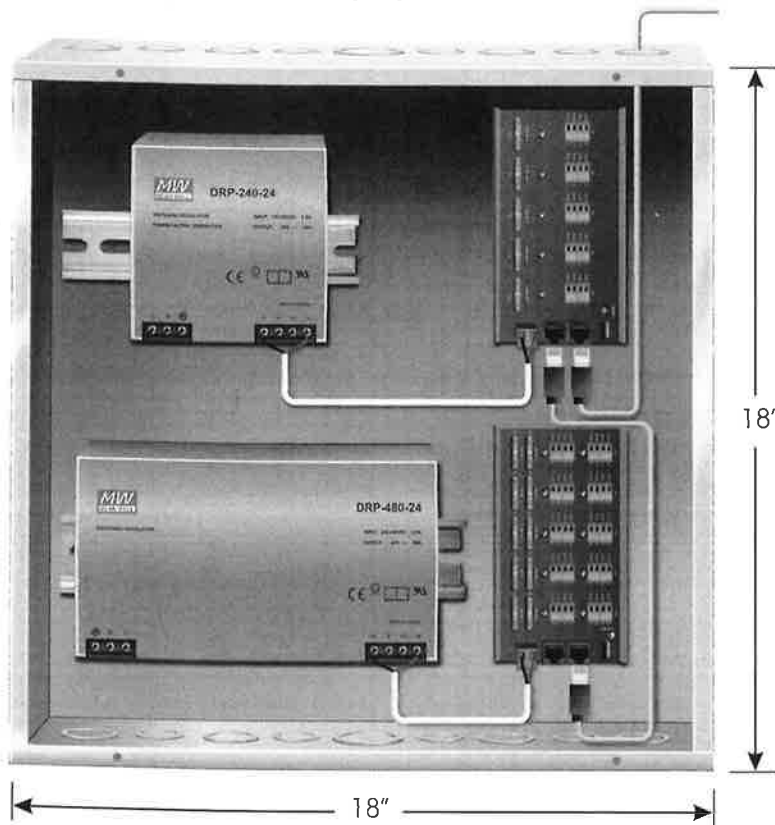

15 MOTOR - #1870197

Kit Includes:

- 1 - 5 Motor Power/Control Distribution Panel - #1870193
- 1 - 10 Motor Power/Control Distribution Panel - #1870194
- 1 - 24V DC 10 Amp Power Supply #9011995
- 1 - 24V DC 20 Amp Power Supply #9014245
- 1 - 18" x 18" x 6.25" Enclosure