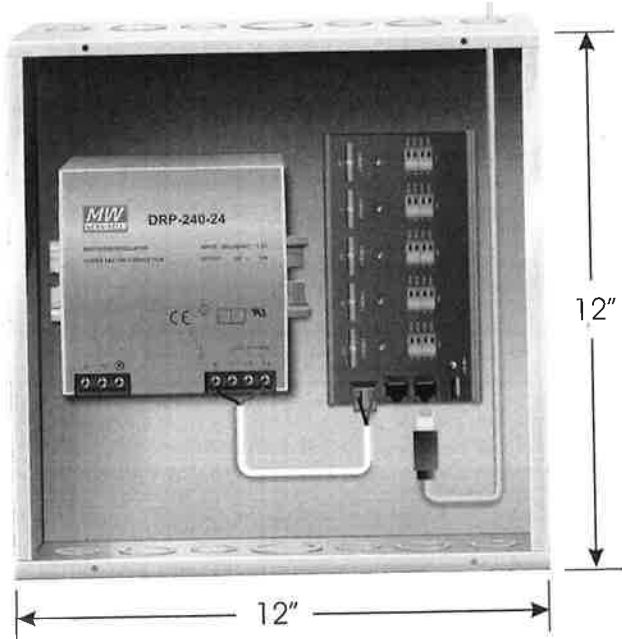

# Power/Control Distribution Enclosure Options

### Kit Includes:

- 1 - 5 Motor Power/Control Distribution Panel - #1870193
- 1 - 24V DC 10 Amp Power Supply #9011995
- 1 - 12" x 12" x 6.25" Enclosure

### Kit Includes:

- 1 - 10 Motor Power/Control Distribution Panel - #1870194
- 1 - 24V DC 20 Amp Power Supply #9014245
- 1 - 18" x 18" x 6.25" Enclosure

NOTE: For detailed connections please reference pp. 14 -15

### **Kit Includes:**

- 2 - 10 Motor Power/Control Distribution Panel - #1870194
- 2 - 24V DC 20 Amp Power Supply #9014245
- 1 - 18" x 18" x 6.25" Enclosure

**NOTE:** For detailed connections please reference pp. 14 -15