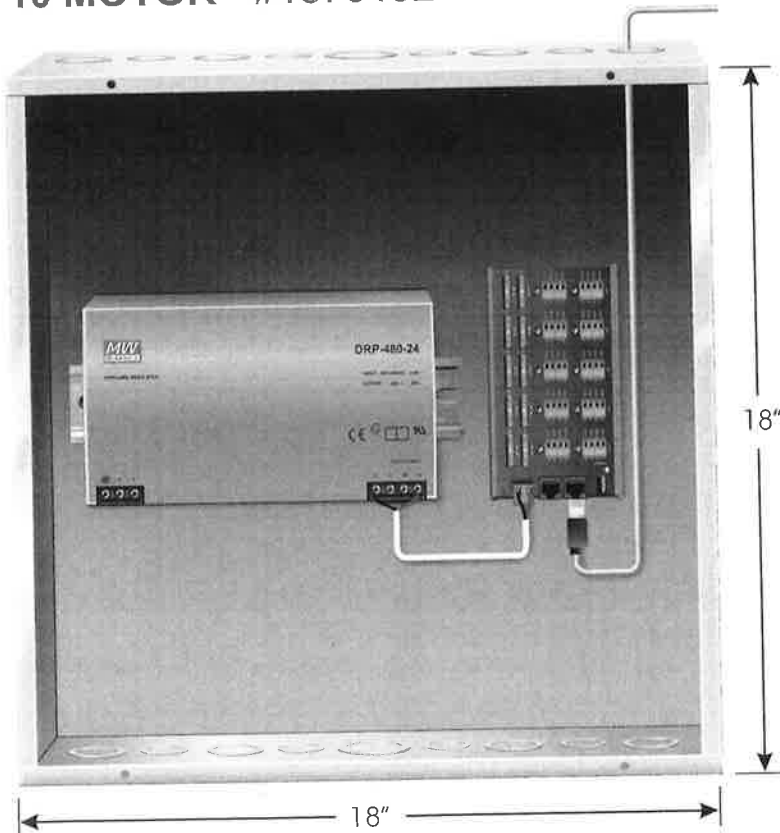

# Power/Control Distribution Enclosure Options

### Kit Includes:

- 1 - 5 Motor Power/Control Distribution Panel - #1870193
- 1 - 24V DC 10 Amp Power Supply #9011995
- 1 - 12" x 12" x 6.25" Enclosure

### Kit Includes:

- 1 - 10 Motor Power/Control Distribution Panel - #1870194
- 1 - 24V DC 20 Amp Power Supply #9014245
- 1 - 18" x 18" x 6.25" Enclosure

NOTE: For detailed connections please reference pp. 14 -15